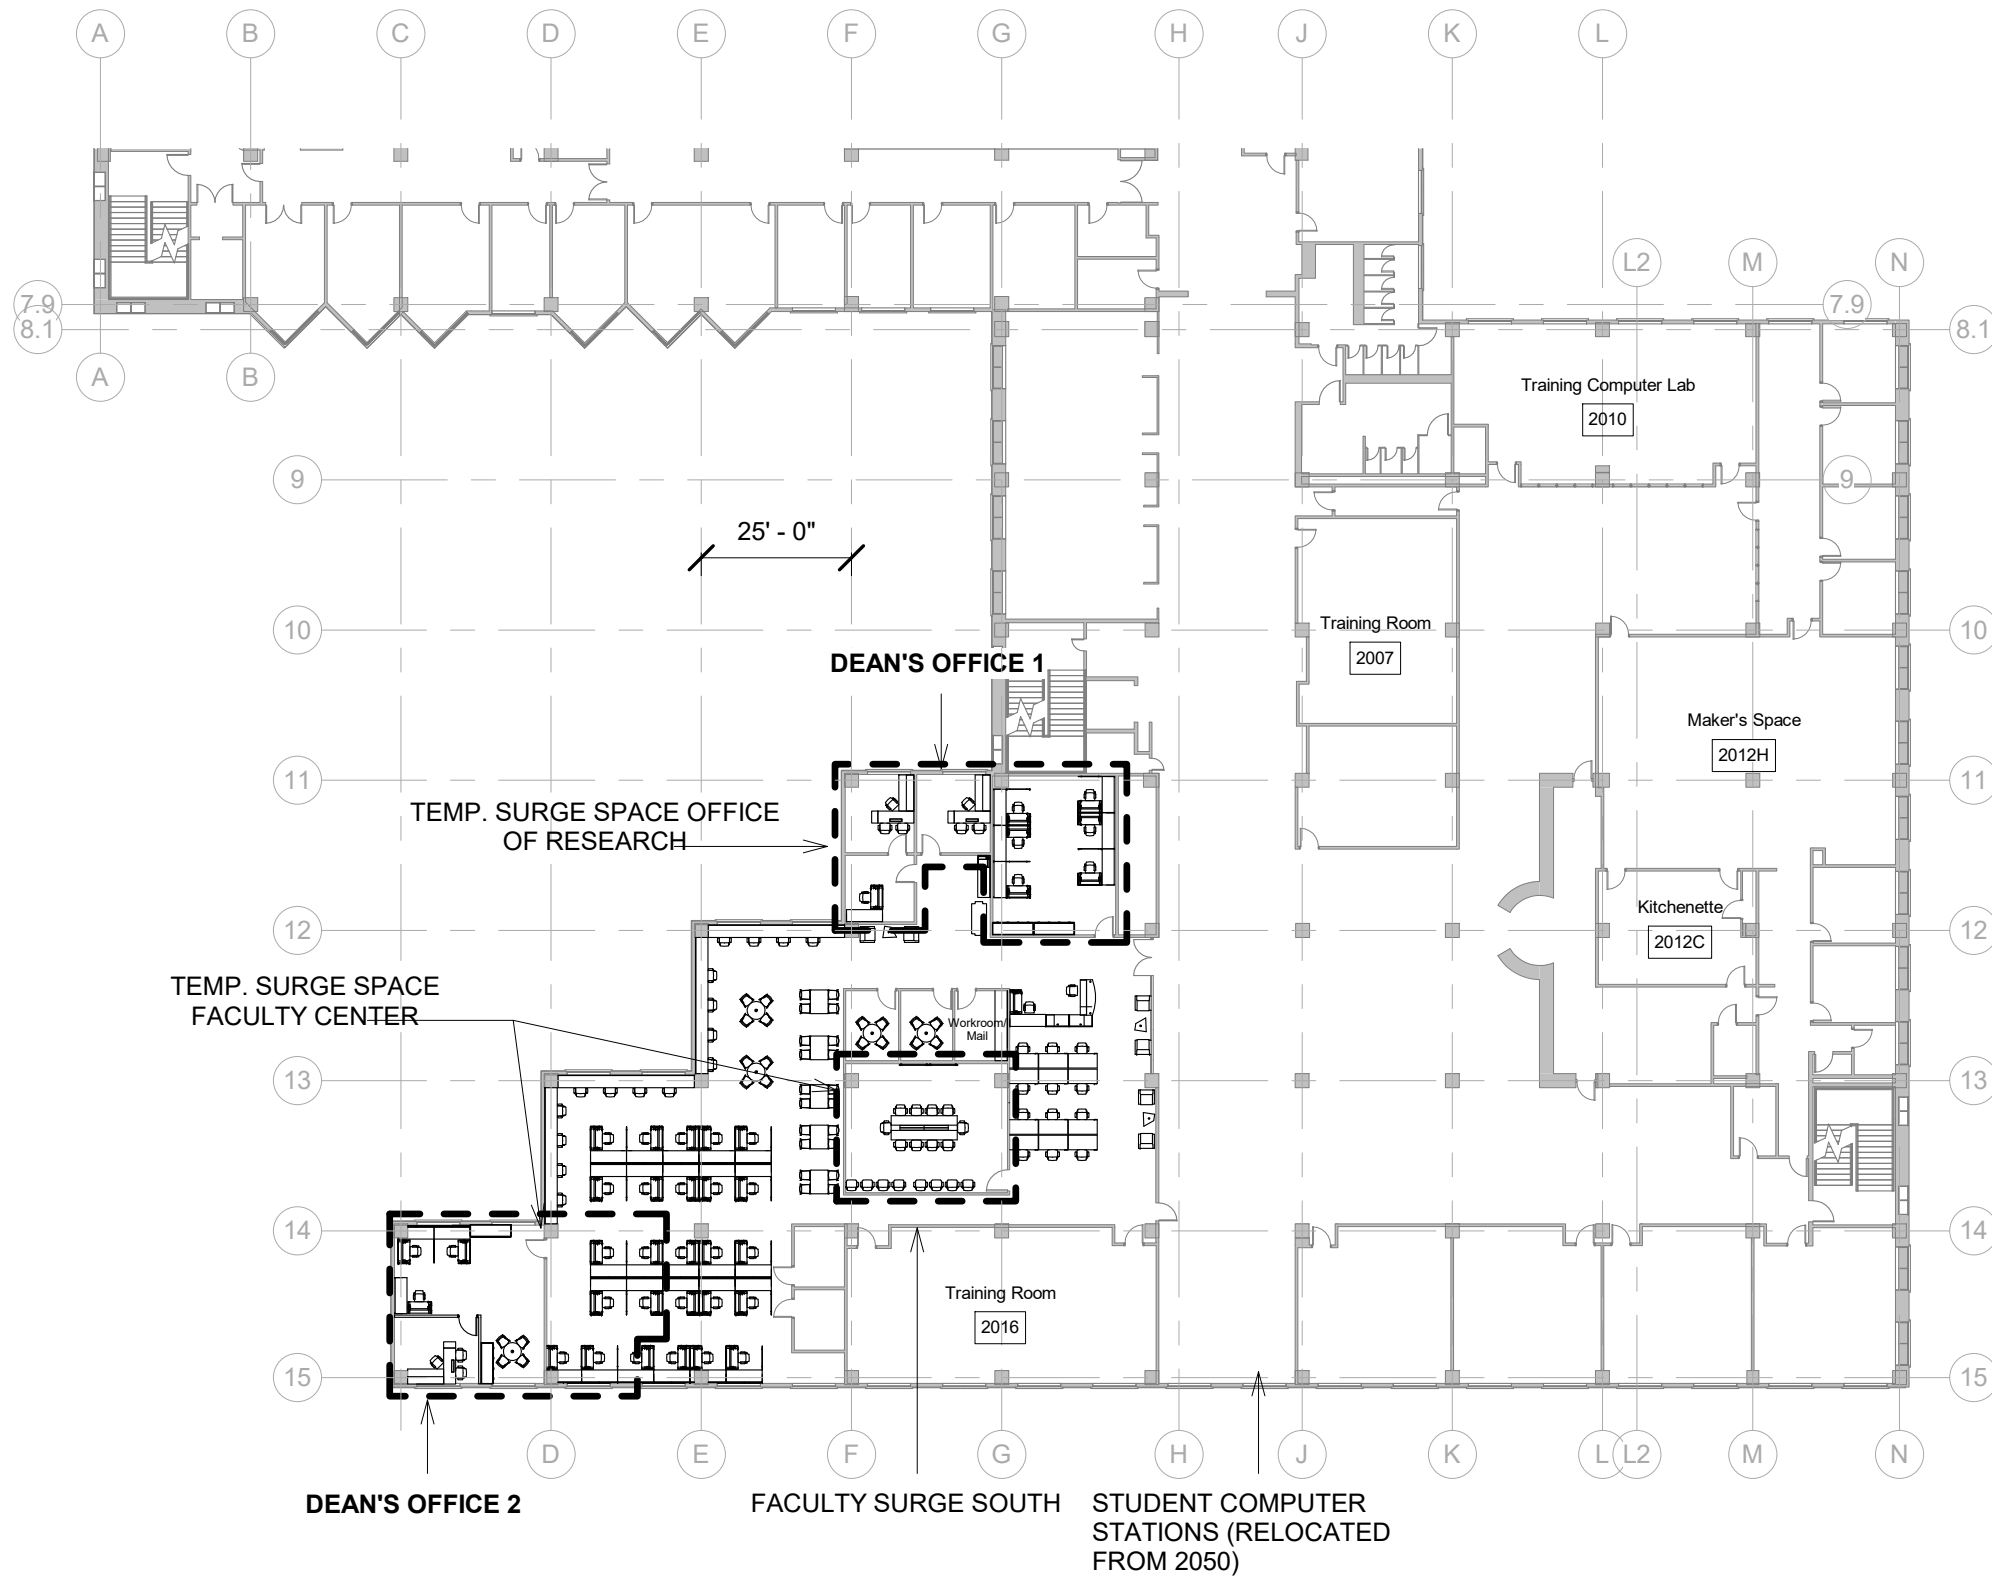

**Legend**

**Typical Space Types**

-  Touchdown Station
-  Dedicated Workstation
-  Phone Booth
-  Small Conference
-  Private Office

**Wall Types**

-  New Full Height Partition Wall
-  New Partial Height Wall
-  Existing Wall to Remain
-  Existing Wall to be Demolished

**Station Counts Schulz Second & Third Floor B**

Department	SF	Private...	Workstatio...	Touchdo...
Faculty Surge Space Total	21,136	0	122	80
Faculty Surge North	15,430	0	96	52
Faculty Surge South	5,706	0	26	28
Deans Office 1- 2nd floor	1,043	3	6	0
Deans Office 2- 2nd floor	662	1	6	0
Dean's Office 3- 3rd Floor	1,308	1	9	0
Academic Senate	214	1	0	0
California Faculty Association (CFA)	298	1	0	0

DEAN'S OFFICE 3

Legend

Typical Space Types

-  Touchdown Station
-  Dedicated Workstation
-  Phone Booth
-  Small Conference
-  Private Office

Wall Types

-  New Full Height Partition Wall
-  New Partial Height Wall
-  Existing Wall to Remain
-  Existing Wall to be Demolished