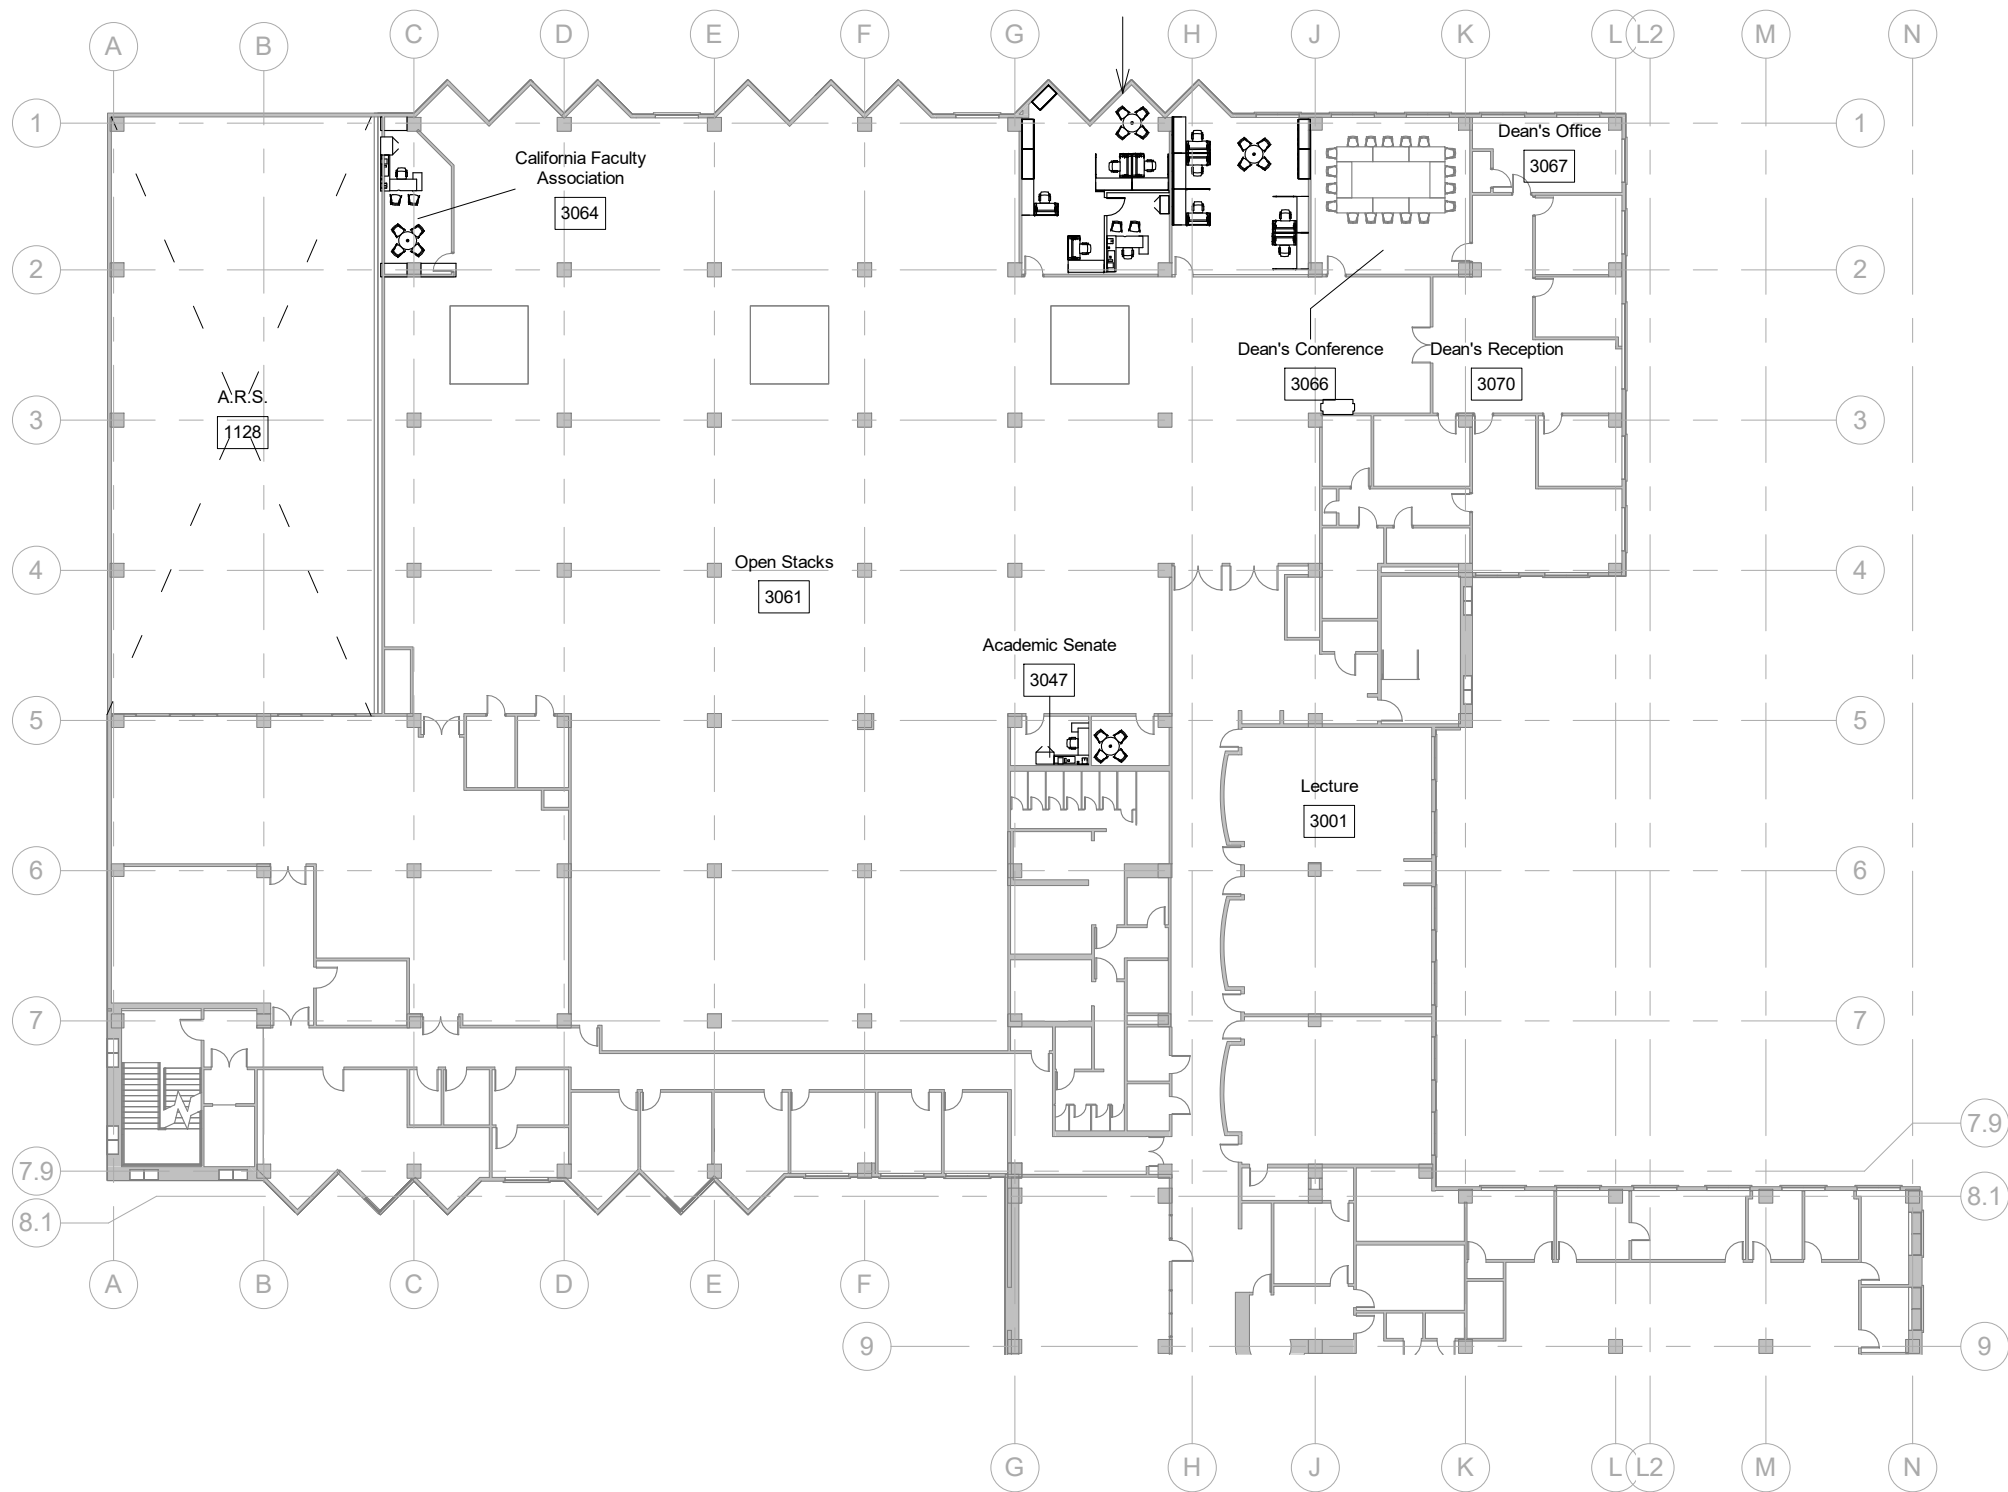

**Legend**

**Typical Space Types**

-  Touchdown Station
-  Dedicated Workstation
-  Phone Booth
-  Small Conference
-  Private Office

**Wall Types**

-  New Full Height Partition Wall
-  New Partial Height Wall
-  Existing Wall to Remain
-  Existing Wall to be Demolished

**Station Counts Schulz Second & Third Floor B**

Department	SF	Private...	Workstatio...	Touchdo...
Faculty Surge Space Total	21,136	0	122	80
Faculty Surge North	15,430	0	96	52
Faculty Surge South	5,706	0	26	28
Deans Office 1- 2nd floor	1,043	3	6	0
Deans Office 2- 2nd floor	662	1	6	0
Dean's Office 3- 3rd Floor	1,308	1	9	0
Academic Senate	214	1	0	0
California Faculty Association (CFA)	298	1	0	0

DEAN'S OFFICE 3

Legend

Typical Space Types

-  Touchdown Station
-  Dedicated Workstation
-  Phone Booth
-  Small Conference
-  Private Office

Wall Types

-  New Full Height Partition Wall
-  New Partial Height Wall
-  Existing Wall to Remain
-  Existing Wall to be Demolished