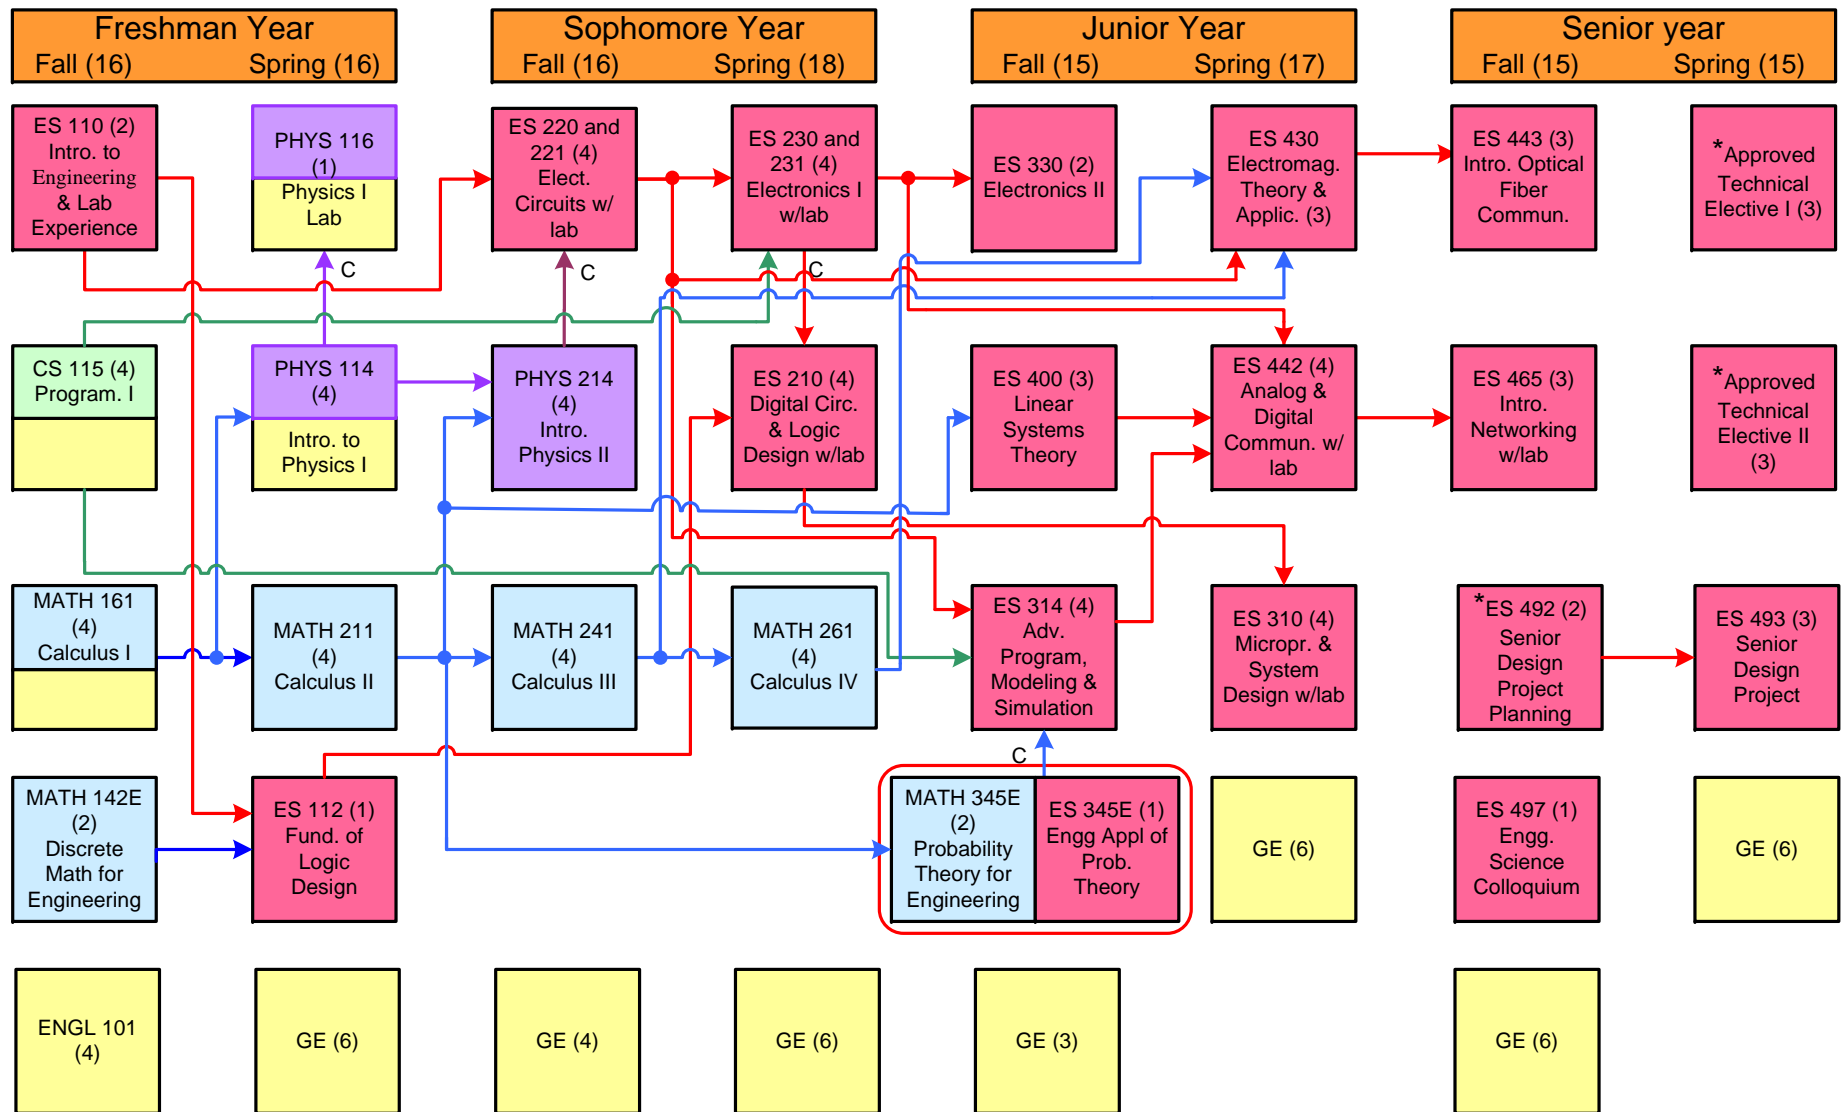

Roadmap to the Four-Year BSEE Program (effective Fall '11)

Arrow: Indicates prerequisite Arrow with C: Indicates Corequisite

Numbers in parentheses indicate semester units

*: Indicates prerequisite for this course is senior standing in major or consent of the instructor

GE: See GE advising sheet of ES Department