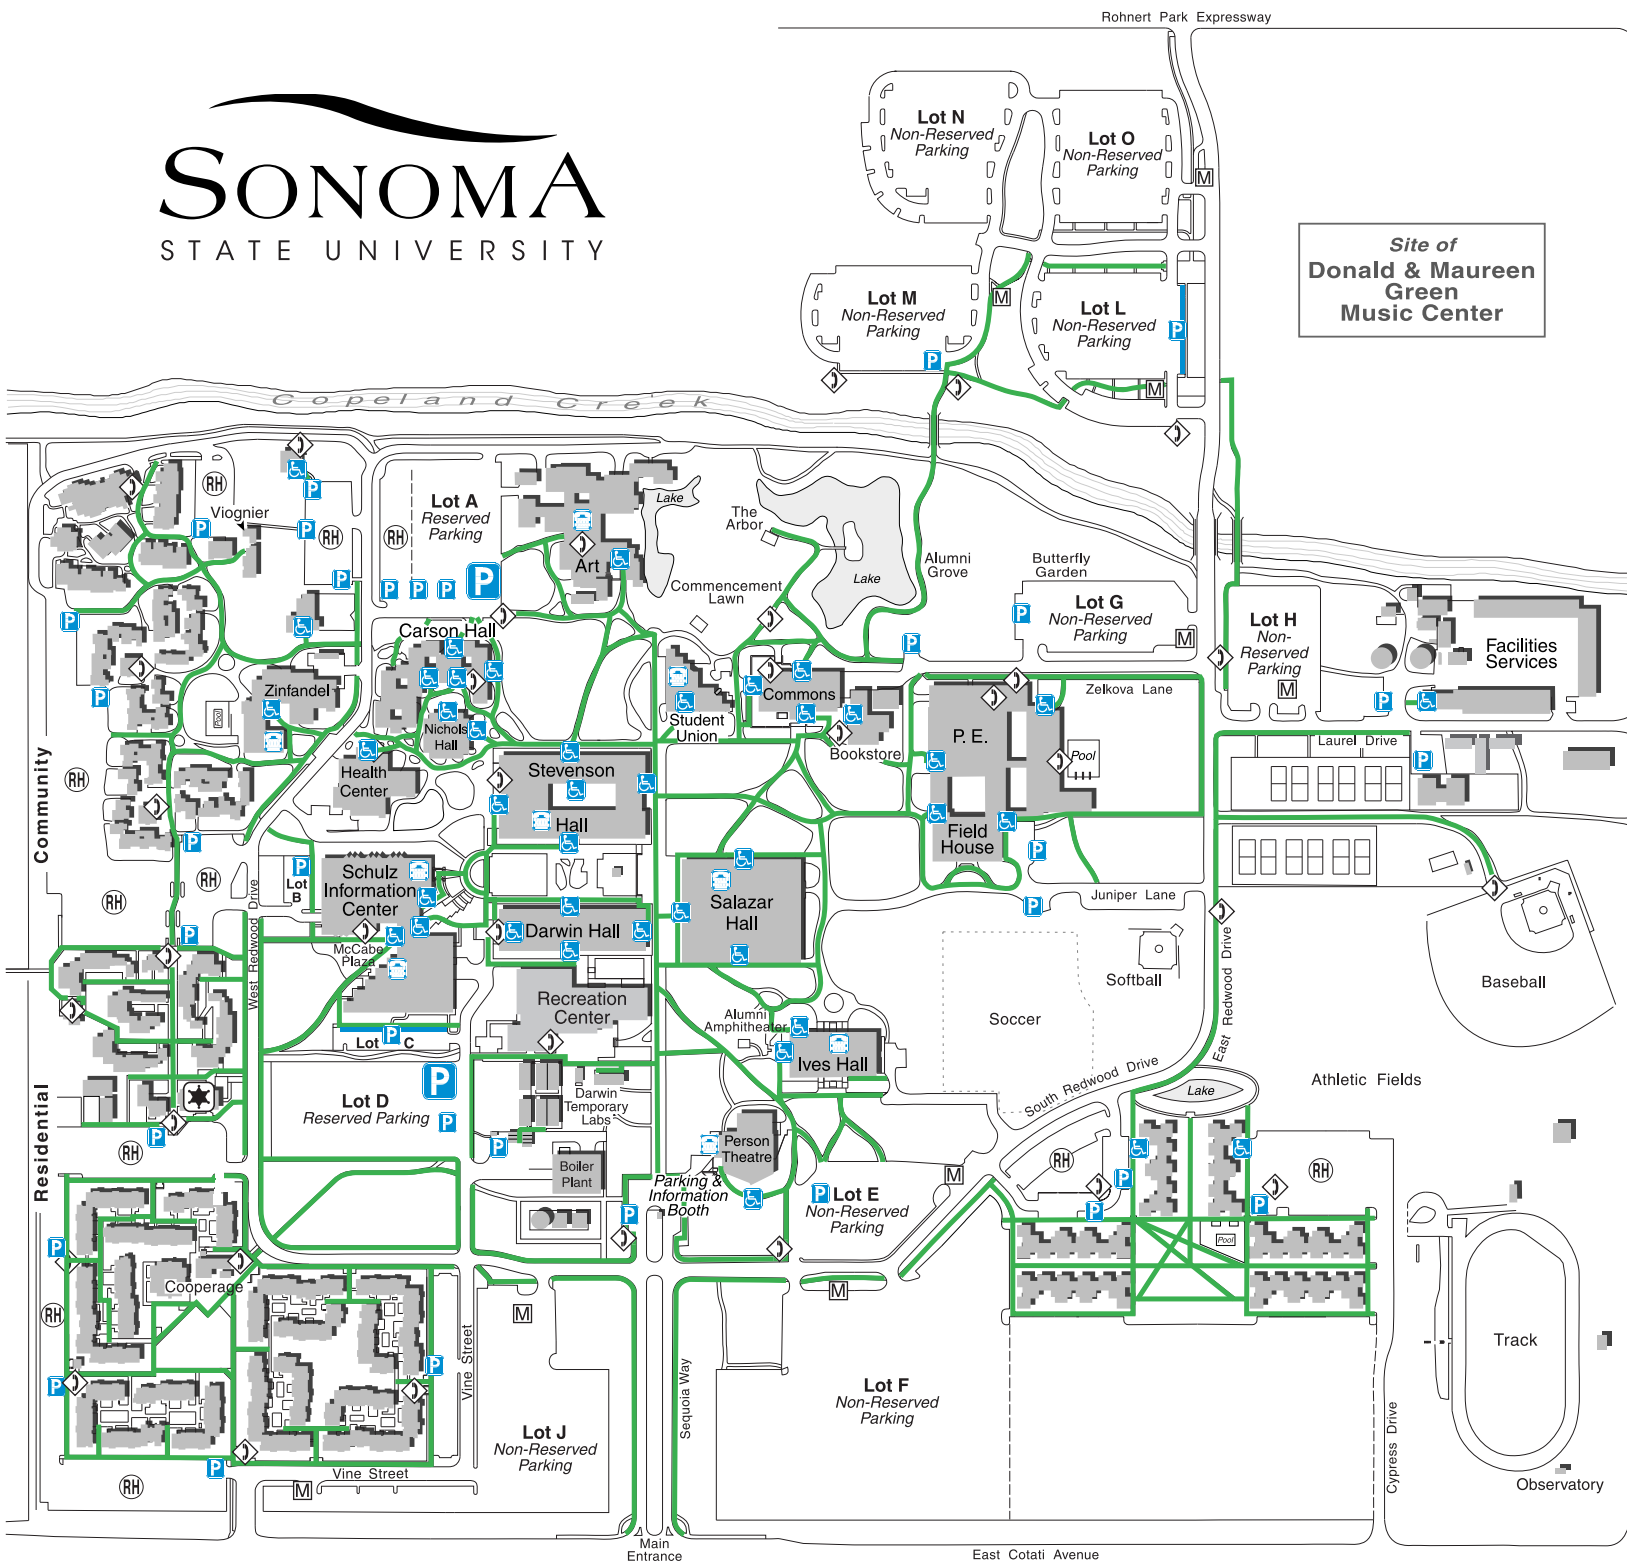

Campus Accessibility Map

- Accessible Paths
- Accessible Entrance
- Disabled Parking
- TTY Telephone

Police & Parking Services
707-664-2143 / Police Bldg.
(Note: For emergencies, dial 911 from any campus phone.)

Emergency Telephone

- Parking Permit Meter
- Residence Hall Parking (Reserved)

ACCESSIBLE RESTROOMS

- ART:** South Wing
- CARSON:** East Wing
- COMMONS:** All Restrooms
- DARWIN:** First & Third Floor
- HEALTH CTR:** Check-In Counter
- IVES:** Ground & First Floor
- P.E.:** South Wing
- PERSON THEATRE:** All Restrooms
- SALAZAR:** All Restrooms
- SCHULZ:** All Restrooms
- STEVENSON:** First & Third Floor
- STUDENT UNION:** First Floor

Note: Restroom Access Signs Are Plainly Posted In Each Of The Above Buildings.